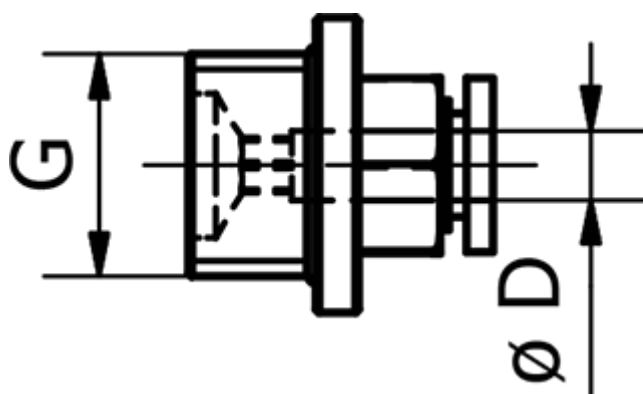

Article number: 58EPC1202

Description: Fitting EPC1202 Lige  
Straight male, 1/4" tube diameter 12

## Measures

---

D = 12  
Thread = 1/4"